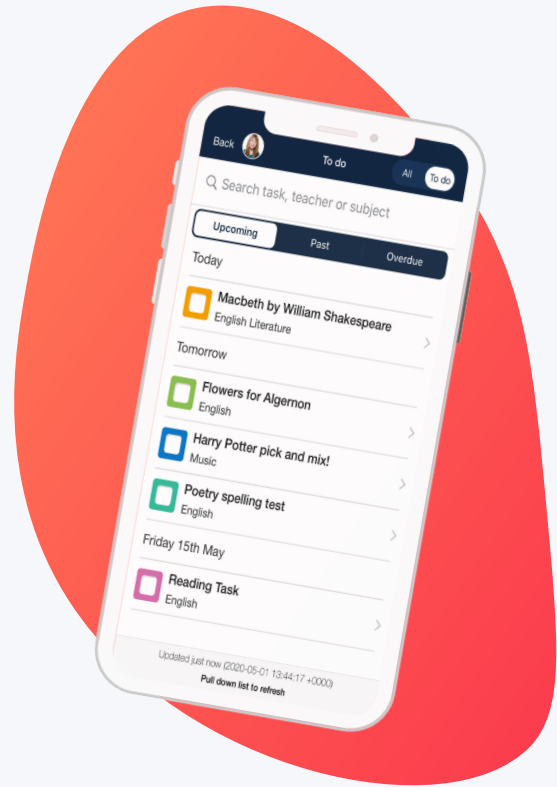

Parental engagement

For parents it's an absolute game changer as now they are finally in the know regarding the tasks their children are meant to be completing at home. They have all the resources and information they need to provide full support and are delighted that Satchel One empowers them in this way.

Reducing teacher workload

Staff also love the system because they can upload all their homework online for weeks allowing them to plan ahead in a more systematic way, and the ability to edit homework planned in advance means they can continue improving the quality of work set based on what's covered in their lessons.

It's also helped staff to save time and share best practice through sharing set homework tasks across departments and beyond.

“Parents are delighted as they are now, finally, fully in the loop about what their children are supposed to be doing at home!”

School management made easier

The Reports function means that Senior Leaders and Heads of Department are now able to track not only the amount of homework being set as well as submitted, but also the quality of this work.

This means that the time they spend on admin has been cut down considerably and also provides them with complete visibility when it comes to knowing how well their students and staff are performing with regards to homework.