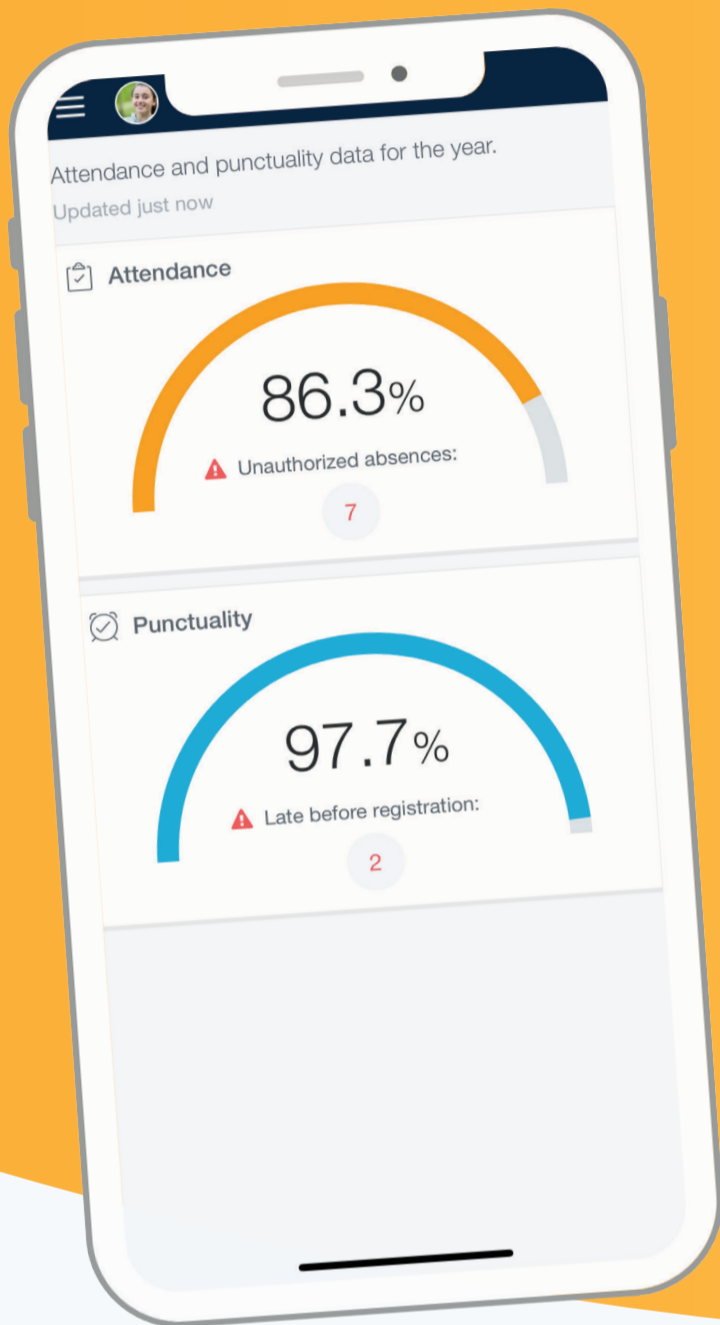

# Attendance on Satchel One!

## 👁️ **View your attendance rate**

Keep track of your unauthorised absences for the year

## 🕒 **Check your punctuality**

View your overall rate and see how many times you've been late

satchel:  
**one**

Access all your Attendance data via [satchelone.com](https://satchelone.com)

or **Satchel One** app.