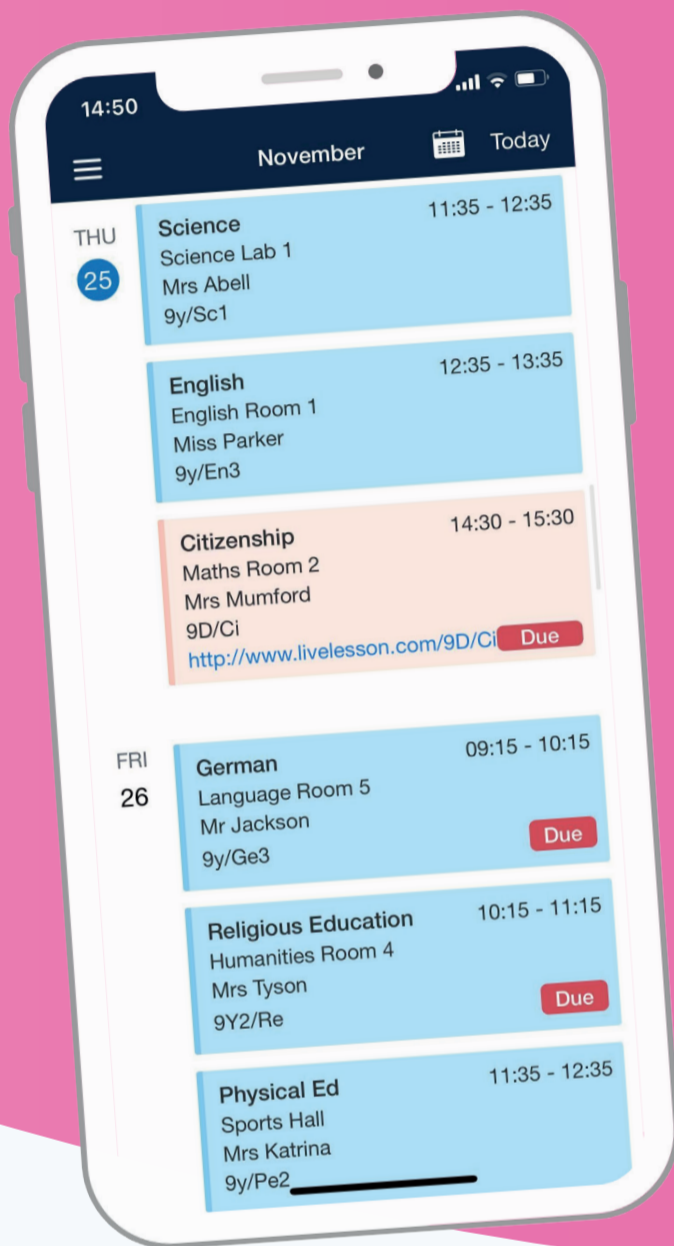

Timetables on Satchel One!

View your Timetable

See your Timetable for the days and weeks ahead

Keep track of due dates

Get reminders when tasks are due to be completed

Join remote lessons

Working remotely? Simply tap to access live lesson links!

satchel:
one

Access your Timetable via satchelone.com

or **Satchel One** app.

 Download on the
App Store

satchel:

GET IT ON
Google Play